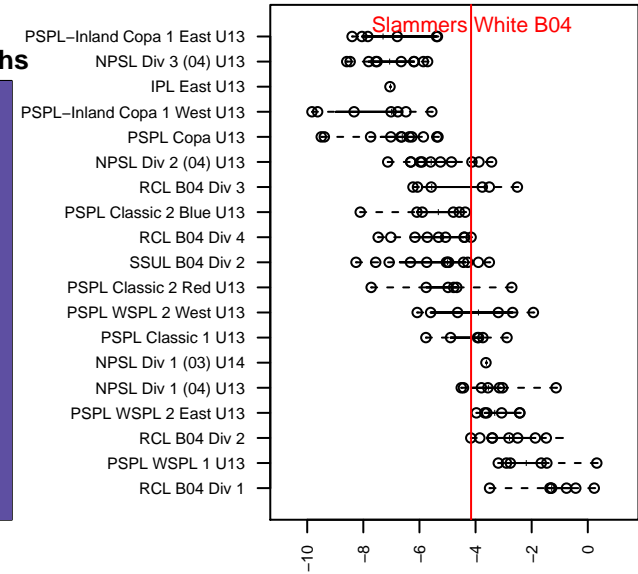

Slammers White B04

Rainier Valley Slammers
 Auburn, WA
 B04 total strength=875
 attack=1.47 defense=1.15
 fall league = RCL B04 Div 4
 spr league = Win RCL B04 Div 4

alt names used:
 RVS B04 White
 RVS B04 White
 RVS B04 White
 RVS B04 White
 RVS B04 White
 RAINIER VALLEY SLAMMERS B-04 WHITE ('

Venues played:
 2016 RVS Classic BU13
 2016 Crossfire Select U13 Gold Silver Gold-Sil
 2016 Tye Cup B04 Gold
 2016 RCL B04 Div 4
 2016 Win RCL B04 Div 4
 2016 WA Cup U13 Silver U13

Slammers White B04
 Dots are actual minus expected GF (blue circles) and GA (red triangles).
 Blue line is smoothed change in attack strength. Red is smoothed change in defense strength.

**attack and defense variance (black dot)
relative to other teams
and top 10 in region**

**attack and defense rating
relative to others at age
and all opponents in last 13 months**

Performance relative to 13 month average