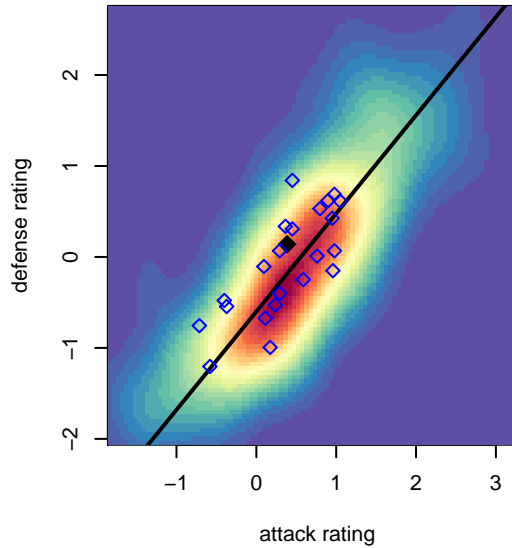

Slammers White B04

Rainier Valley Slammers
 Auburn, WA
 B04 total strength=875
 attack=1.47 defense=1.15
 fall league = RCL B04 Div 4
 spr league = Win RCL B04 Div 4

alt names used:
 RVS B04 White
 RVS B04 White
 RVS B04 White
 RVS B04 White
 RVS B04 White
 RAINIER VALLEY SLAMMERS B-04 WHITE ('

Venues played:
 2016 RVS Classic BU13
 2016 Crossfire Select U13 Gold Silver Gold-Sil
 2016 Tye Cup B04 Gold
 2016 RCL B04 Div 4
 2016 Win RCL B04 Div 4
 2016 WA Cup U13 Silver U13

Slammers White B04
 Dots are actual minus expected GF (blue circles) and GA (red triangles).
 Blue line is smoothed change in attack strength. Red is smoothed change in defense strength.

**attack and defense variance (black dot)
relative to other teams
and top 10 in region**

**attack and defense rating
relative to others at age
and all opponents in last 13 months**

Performance relative to 13 month average