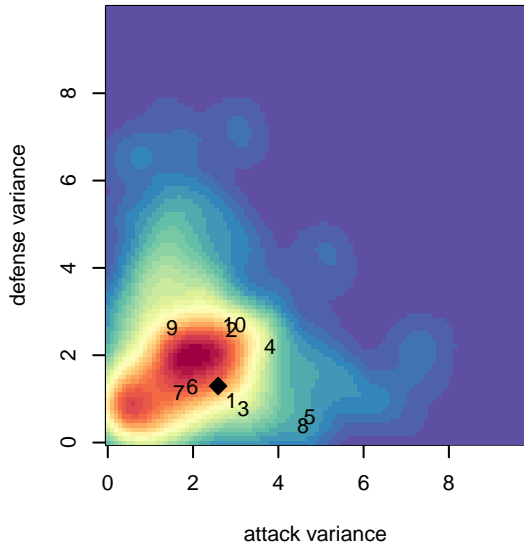

Slammers White B04

Rainier Valley Slammers
 Auburn, WA
 B04 total strength=875
 attack=1.47 defense=1.15
 fall league = RCL B04 Div 4
 spr league = Win RCL B04 Div 4

alt names used:
 RVS B04 White
 RVS B04 White
 RVS B04 White
 RVS B04 White
 RVS B04 White
 RAINIER VALLEY SLAMMERS B-04 WHITE ('

Venues played:
 2016 RVS Classic BU13
 2016 Crossfire Select U13 Gold Silver Gold-Sil
 2016 Tye Cup B04 Gold
 2016 RCL B04 Div 4
 2016 Win RCL B04 Div 4
 2016 WA Cup U13 Silver U13

Slammers White B04
 Dots are actual minus expected GF (blue circles) and GA (red triangles).
 Blue line is smoothed change in attack strength. Red is smoothed change in defense strength.

**attack and defense variance (black dot)
relative to other teams
and top 10 in region**

**attack and defense rating
relative to others at age
and all opponents in last 13 months**

Performance relative to 13 month average