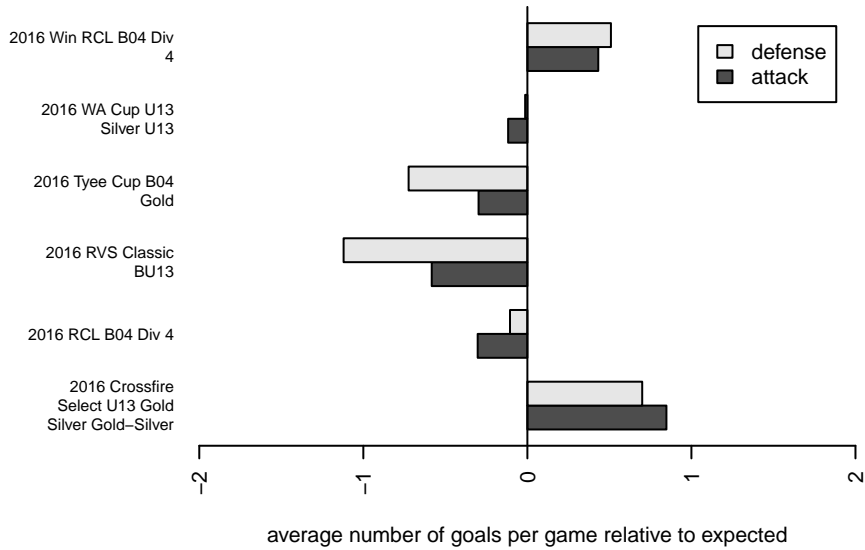

Slammers White B04

Rainier Valley Slammers
 Auburn, WA
 B04 total strength=875
 attack=1.47 defense=1.15
 fall league = RCL B04 Div 4
 spr league = Win RCL B04 Div 4

alt names used:
 RVS B04 White
 RVS B04 White
 RVS B04 White
 RVS B04 White
 RVS B04 White
 RAINIER VALLEY SLAMMERS B-04 WHITE ('

Venues played:
 2016 RVS Classic BU13
 2016 Crossfire Select U13 Gold Silver Gold-Sil
 2016 Tye Cup B04 Gold
 2016 RCL B04 Div 4
 2016 Win RCL B04 Div 4
 2016 WA Cup U13 Silver U13

Slammers White B04
 Dots are actual minus expected GF (blue circles) and GA (red triangles).
 Blue line is smoothed change in attack strength. Red is smoothed change in defense strength.

**attack and defense variance (black dot)
relative to other teams
and top 10 in region**

**attack and defense rating
relative to others at age
and all opponents in last 13 months**

Performance relative to 13 month average