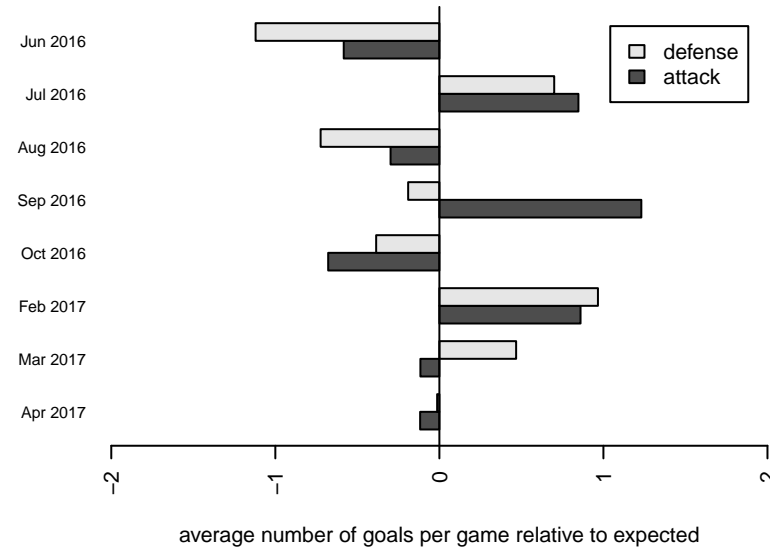

Performance relative to 13 month average