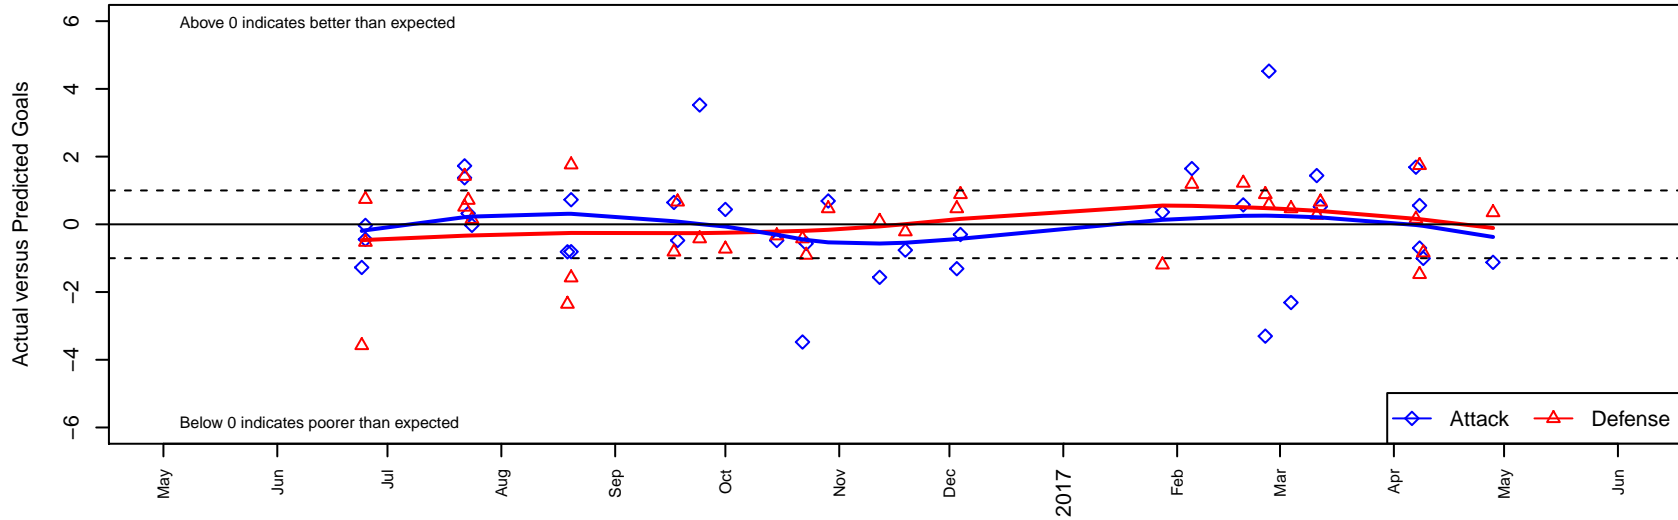

Slammers White B04

Rainier Valley Slammers
 Auburn, WA
 B04 total strength=875
 attack=1.47 defense=1.15
 fall league = RCL B04 Div 4
 spr league = Win RCL B04 Div 4

alt names used:
 RVS B04 White
 RVS B04 White
 RVS B04 White
 RVS B04 White
 RVS B04 White
 RAINIER VALLEY SLAMMERS B-04 WHITE ('

Venues played:
 2016 RVS Classic BU13
 2016 Crossfire Select U13 Gold Silver Gold-Sil
 2016 Tye Cup B04 Gold
 2016 RCL B04 Div 4
 2016 Win RCL B04 Div 4
 2016 WA Cup U13 Silver U13

Slammers White B04
 Dots are actual minus expected GF (blue circles) and GA (red triangles).
 Blue line is smoothed change in attack strength. Red is smoothed change in defense strength.

**attack and defense variance (black dot)
relative to other teams
and top 10 in region**

**attack and defense rating
relative to others at age
and all opponents in last 13 months**

Performance relative to 13 month average